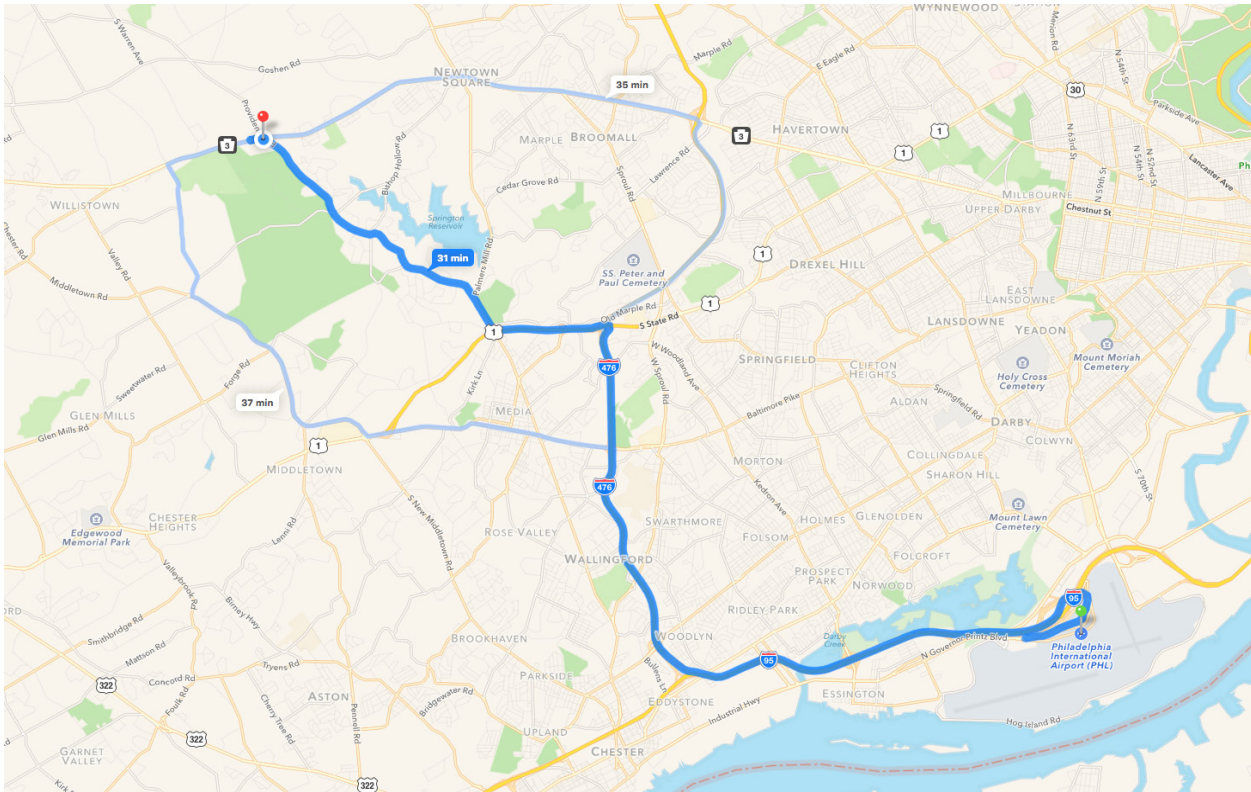

- No shoes with small heels allowed
- Dresses or skirts should not be worn

Directions from Philadelphia International Airport to Eastern Control's, Inc. Corporate Office

1. Philadelphia International Airport - 8000 Essington Ave. Philadelphia, PA 19153..... **Start**
2. Continue onto Philadelphia International Airport **350 Feet**
3. Keep LEFT toward Terminal Parking, Economy Parking **900 Feet**
4. Keep RIGHT on I-95 S toward Delaware **0.8 Miles**
5. Merge onto I-95 **300 Feet**
6. Take exit 7 to merge onto I-476 N toward Plymouth Meeting **5.6 Miles**
7. Keep LEFT to merge onto I-476 N toward Plymouth Meeting **0.3 Miles**
8. Take exit 5 onto US-1 toward LIMA, Springfield **4.7 Miles**
9. Keep LEFT **0.3 Miles**
10. Continue along this road **90 Feet**
11. Turn Left **250 Feet**
12. Merge onto US-1 S toward LIMA **700 Feet**
13. Take exit onto PA-252 toward Media, Newtown Sq **1.2 Miles**
14. Turn RIGHT onto N Providence Rd toward Delaware Community College **0.2 Miles**
15. Turn LEFT onto N Providence Rd **0.5 Miles**
16. At the end of the road, turn right onto N Providence Rd **100 Feet**
17. Turn LEFT onto Landmark Dr **3.7 Miles**
18. Arrive at your destination **Destination**