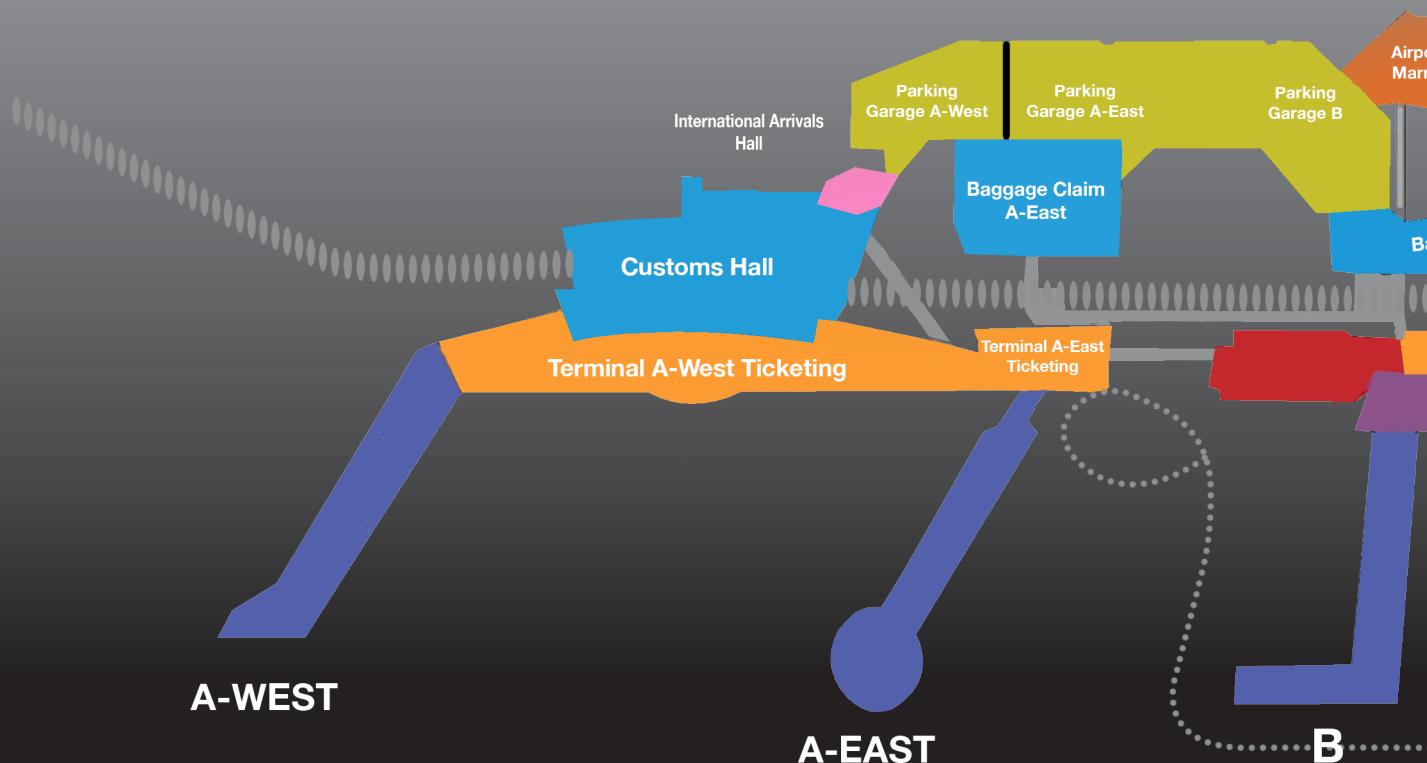

- No shoes with small heels allowed
- Dresses or skirts should not be worn

Directions from Philadelphia International Airport to Eastern Control's, Inc. Corporate Office

1. Philadelphia International Airport - 8000 Essington Ave. Philadelphia, PA 19153..... **Start**
2. Continue onto Philadelphia International Airport **350 Feet**
3. Keep LEFT toward Terminal Parking, Economy Parking **900 Feet**
4. Keep RIGHT on I-95 S toward Delaware **0.8 Miles**
5. Merge onto I-95 **300 Feet**
6. Take exit 7 to merge onto I-476 N toward Plymouth Meeting **5.6 Miles**
7. Keep LEFT to merge onto I-476 N toward Plymouth Meeting **0.3 Miles**
8. Take exit 5 onto US-1 toward LIMA, Springfield **4.7 Miles**
9. Keep LEFT **0.3 Miles**
10. Continue along this road **90 Feet**
11. Turn Left **250 Feet**
12. Merge onto US-1 S toward LIMA **700 Feet**
13. Take exit onto PA-252 toward Media, Newtown Sq **1.2 Miles**
14. Turn RIGHT onto N Providence Rd toward Delaware Community College **0.2 Miles**
15. Turn LEFT onto N Providence Rd **0.5 Miles**
16. At the end of the road, turn right onto N Providence Rd **100 Feet**
17. Turn LEFT onto Landmark Dr **3.7 Miles**
18. Arrive at your destination **Destination**

Arrival/Departure and Transfer

Philadelphia International Airport

Philadelphia International Airport boasts an award-winning concessions program and a variety of passenger-friendly services and amenities. Spread throughout the Airport's seven terminals are more than 160 national and local shops and eateries including The Gap, Brooks Brothers, Legal Sea Foods, Au Bon Pain, Philadelphia's Famous Chickie's and Pete's, Pennsylvania Market and many more! Philadelphia Marketplace at the Airport on the B/C Connector has the look and feel of a shopping mall and features 30 retail shops and a large food court. The Airport's popular services include private suites, spas, currency exchange, and more.