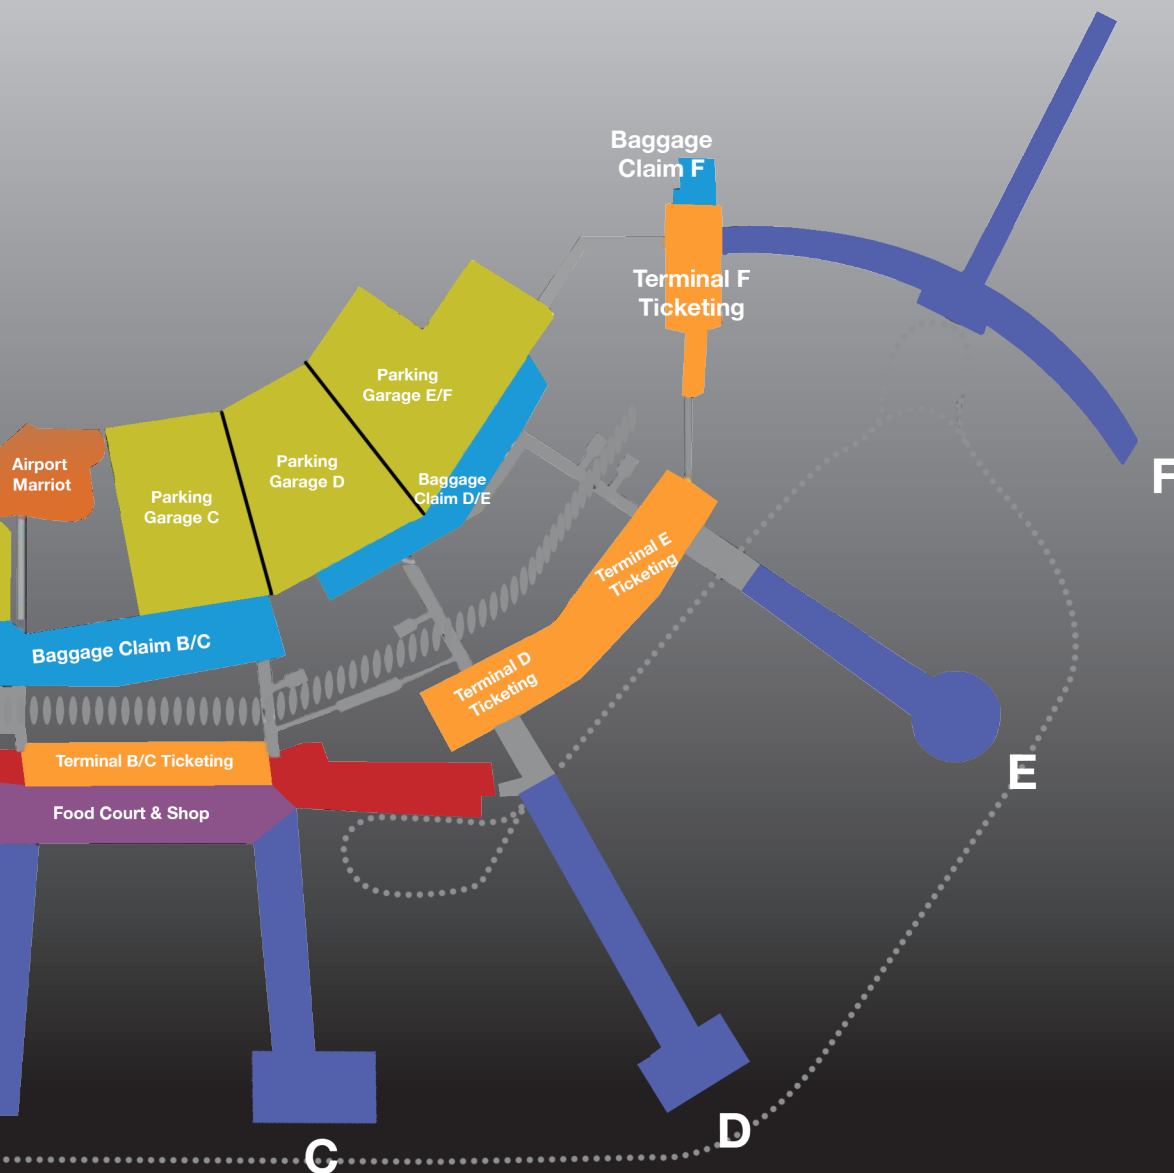

Rental Cars

Seven Rental Car facilities are available at the Philadelphia International Airport.

- **Alamo:** 800-327-9633
- **Avis:** 800-331-1212
- **Budget:** 800-527-0700
- **Dollar Car Rental:**
  866-434-2226 & 800-800-4000
- **Enterprise:** 800-261-7331
- **Hertz:** 800-654-3131
- **National:** 800-227-7368

Taxi Services

Several taxis will be available at the airport upon your arrival. There are taxi stands located outside on the lower level terminal drive.